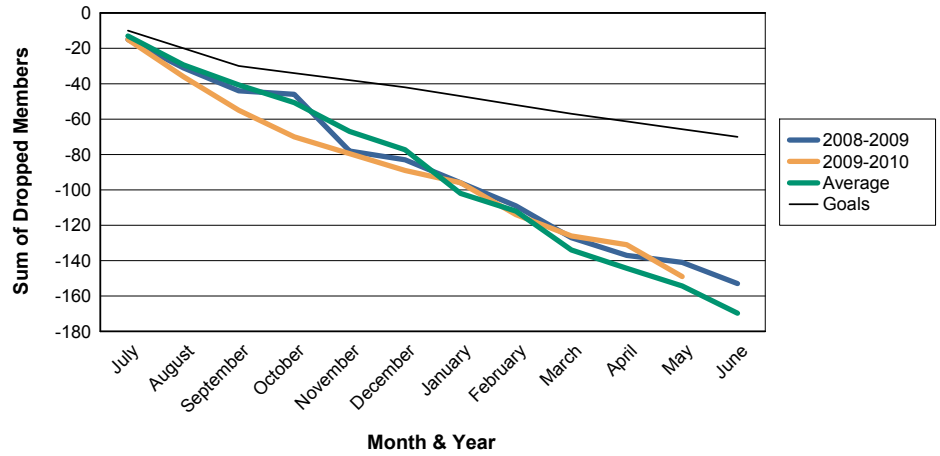

Sum of Dropped Members/ Month & Year

For District 3 K