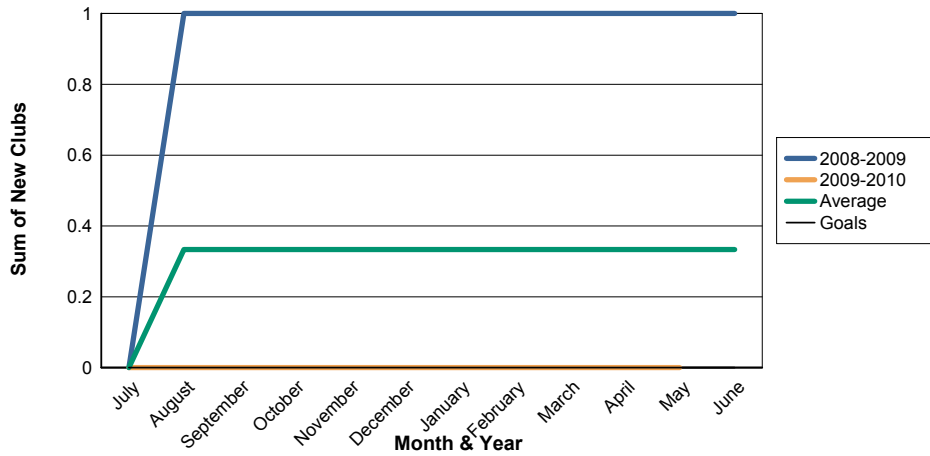

3 Year Comparisons for GMT Constitutional Area 1

By GMT District

As of May 2010

Sum of New Clubs/ Month & Year

For District 3 K

Sum of Dropped Clubs/ Month & Year

For District 3 K

Sum of Net Clubs/ Month & Year