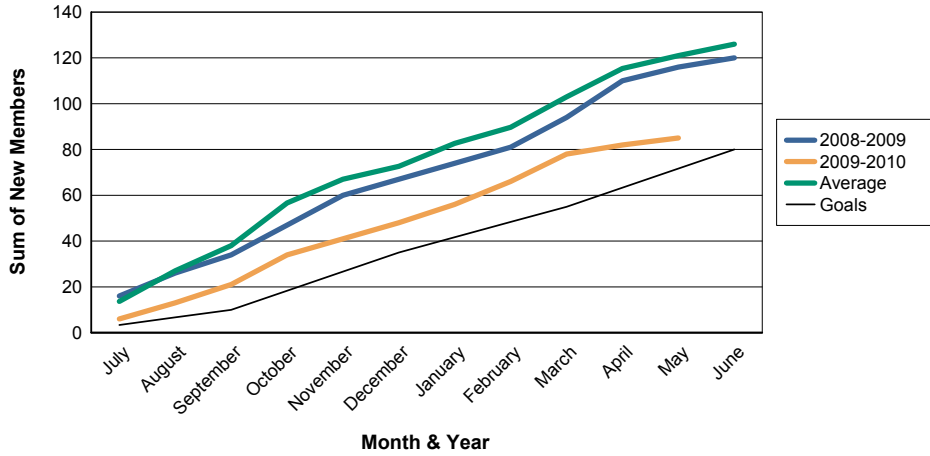

3 Year Comparisons for GMT Constitutional Area 1

By GMT District

As of May 2010

Sum of New Clubs/ Month & Year

For District 3 K

Sum of Dropped Clubs/ Month & Year

For District 3 K

Sum of Net Clubs/ Month & Year

For District 3 K

Sum of Charter Members/ Month & Year

For District 3 K

3 Year Comparisons for GMT Constitutional Area 1

By GMT District

As of May 2010

Sum of New Members/ Month & Year

For District 3 K

Sum of Dropped Members/ Month & Year

For District 3 K

Sum of Net Members/ Month & Year

For District 3 K