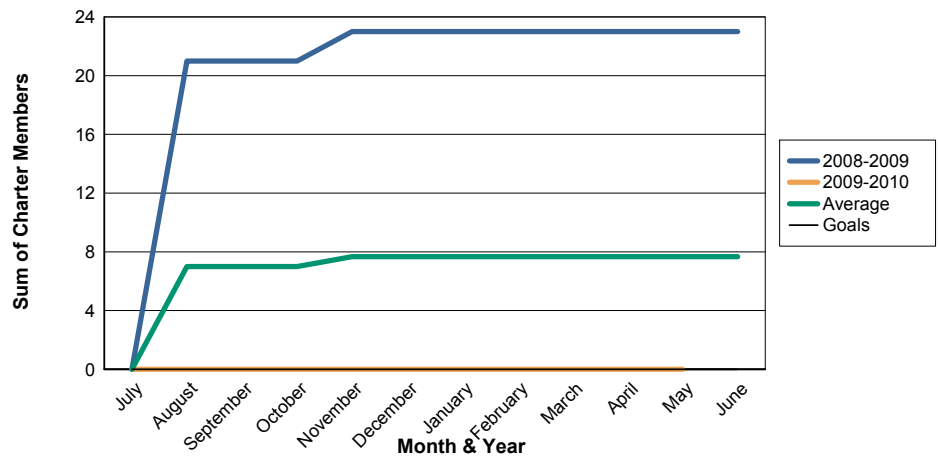

Sum of Charter Members/ Month & Year

For District 3 K