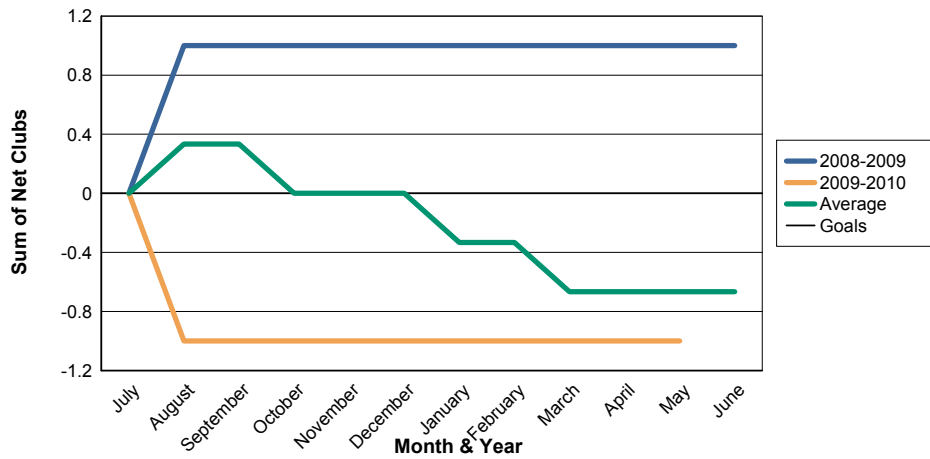

Sum of Net Clubs/ Month & Year

For District 3 K