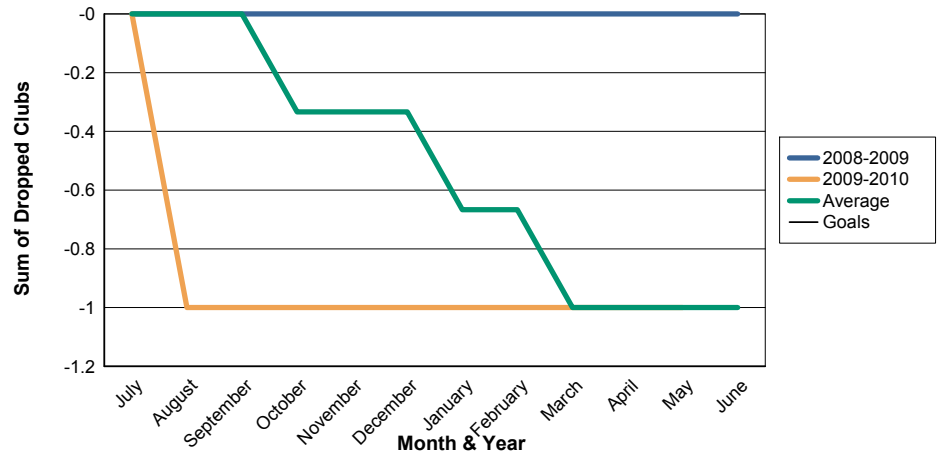

3 Year Comparisons for GMT Constitutional Area 1

By GMT District

As of May 2010

Sum of New Clubs/ Month & Year

For District 3 K

Sum of Dropped Clubs/ Month & Year

For District 3 K

Sum of Net Clubs/ Month & Year